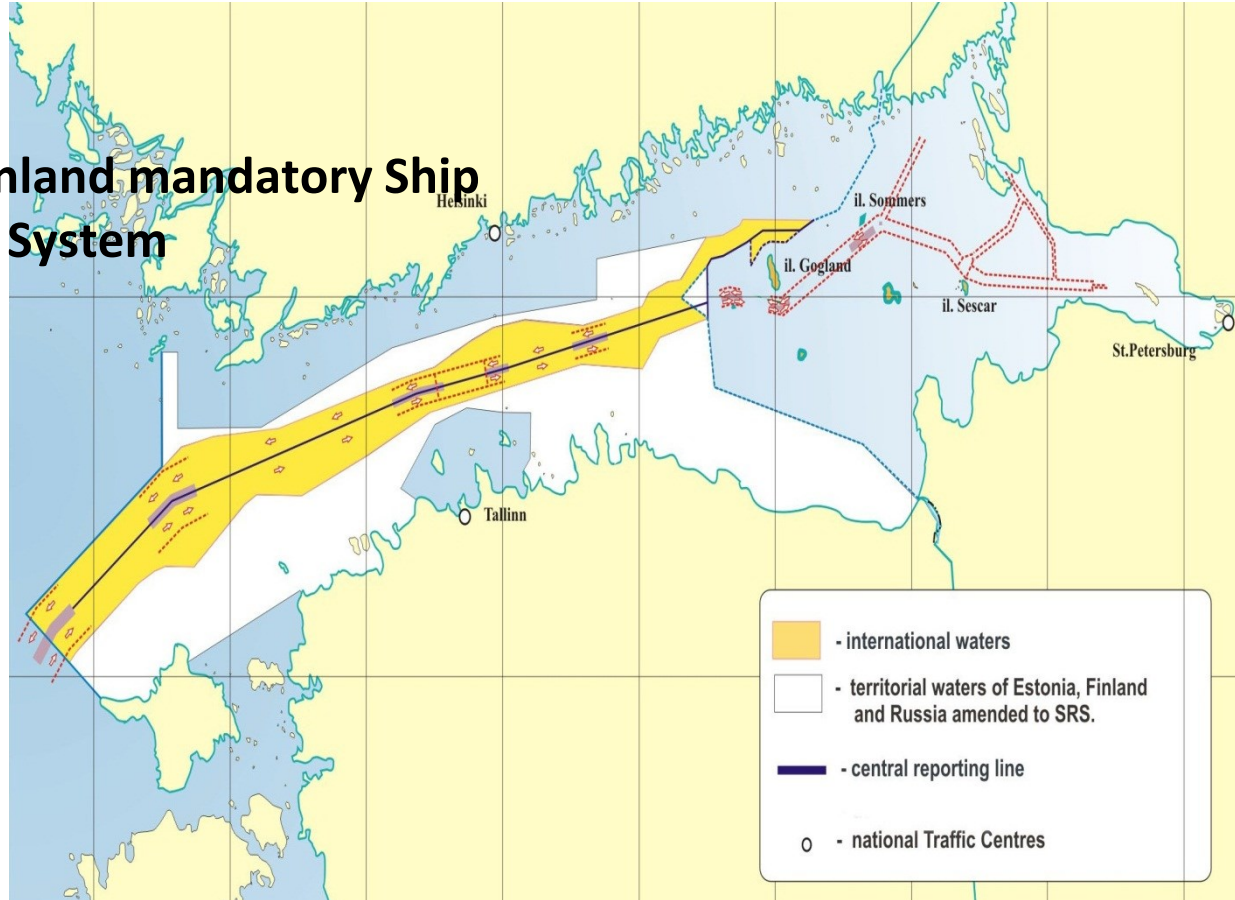

# Federal State Unitary Enterprise “ROSMORPORT”

## North-Western basin branch Pilot Service in Russian Baltic Ports

✓ **Supporting of Gulf of Finland mandatory Ship Reporting System**

✓ **Acting as Contracting Party of HELCOM (Baltic Marine Environment Protection Commission - Helsinki Commission)**