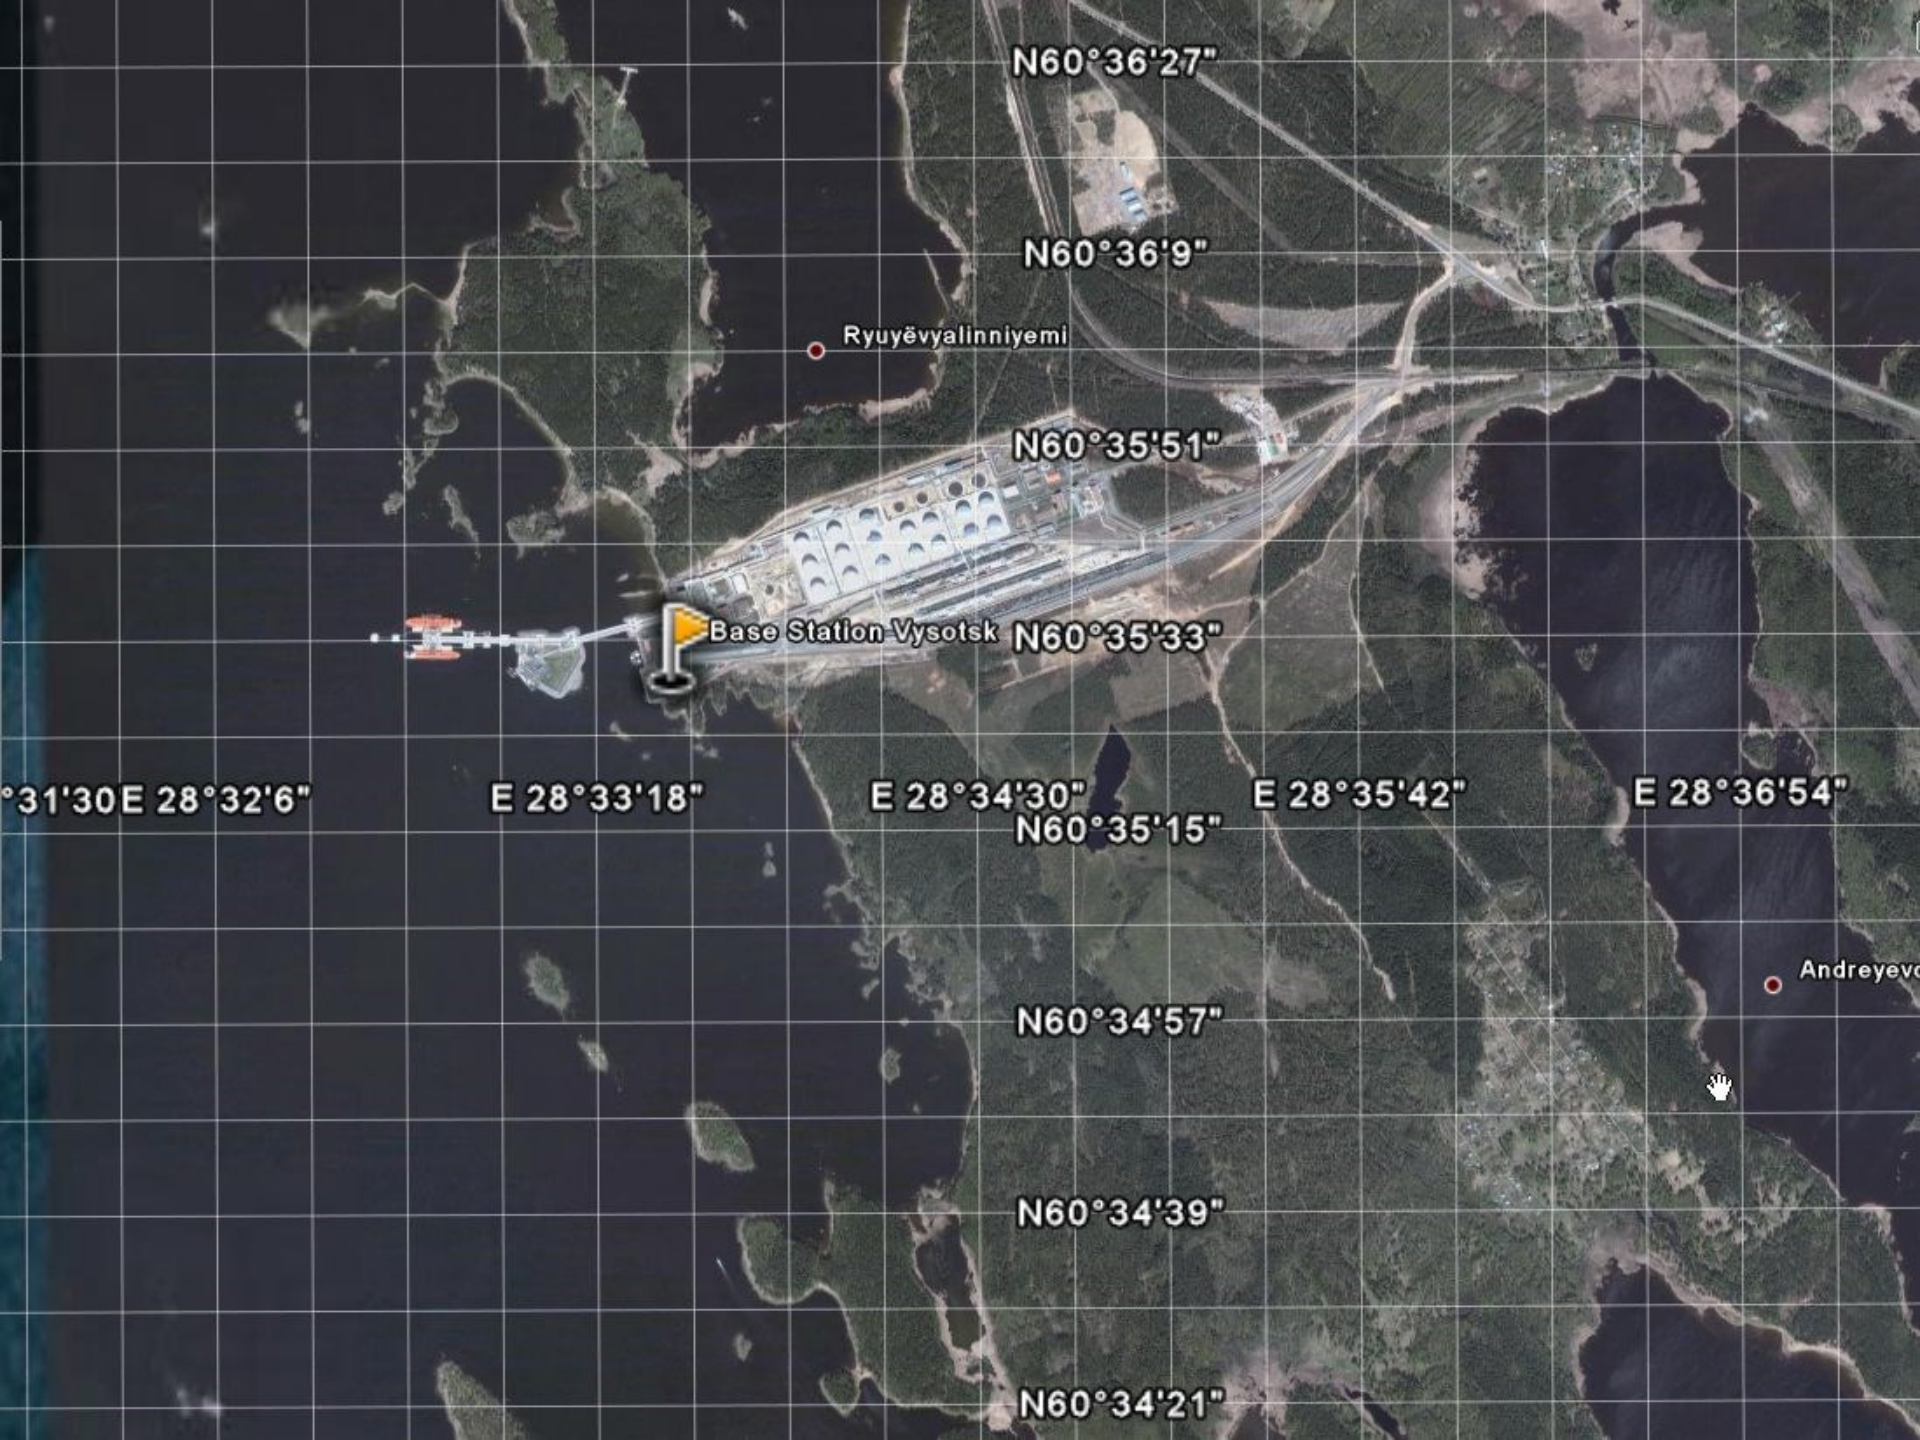

N60°36'27"

N60°36'9"

Ryuyëvyalinniyemi

N60°35'51"

Base Station Vysotsk N60°35'33"

E 28°31'30" E 28°32'6"

E 28°33'18"

E 28°34'30"

N60°35'15"

E 28°35'42"

E 28°36'54"

N60°34'57"

Andreyev

N60°34'39"

N60°34'21"