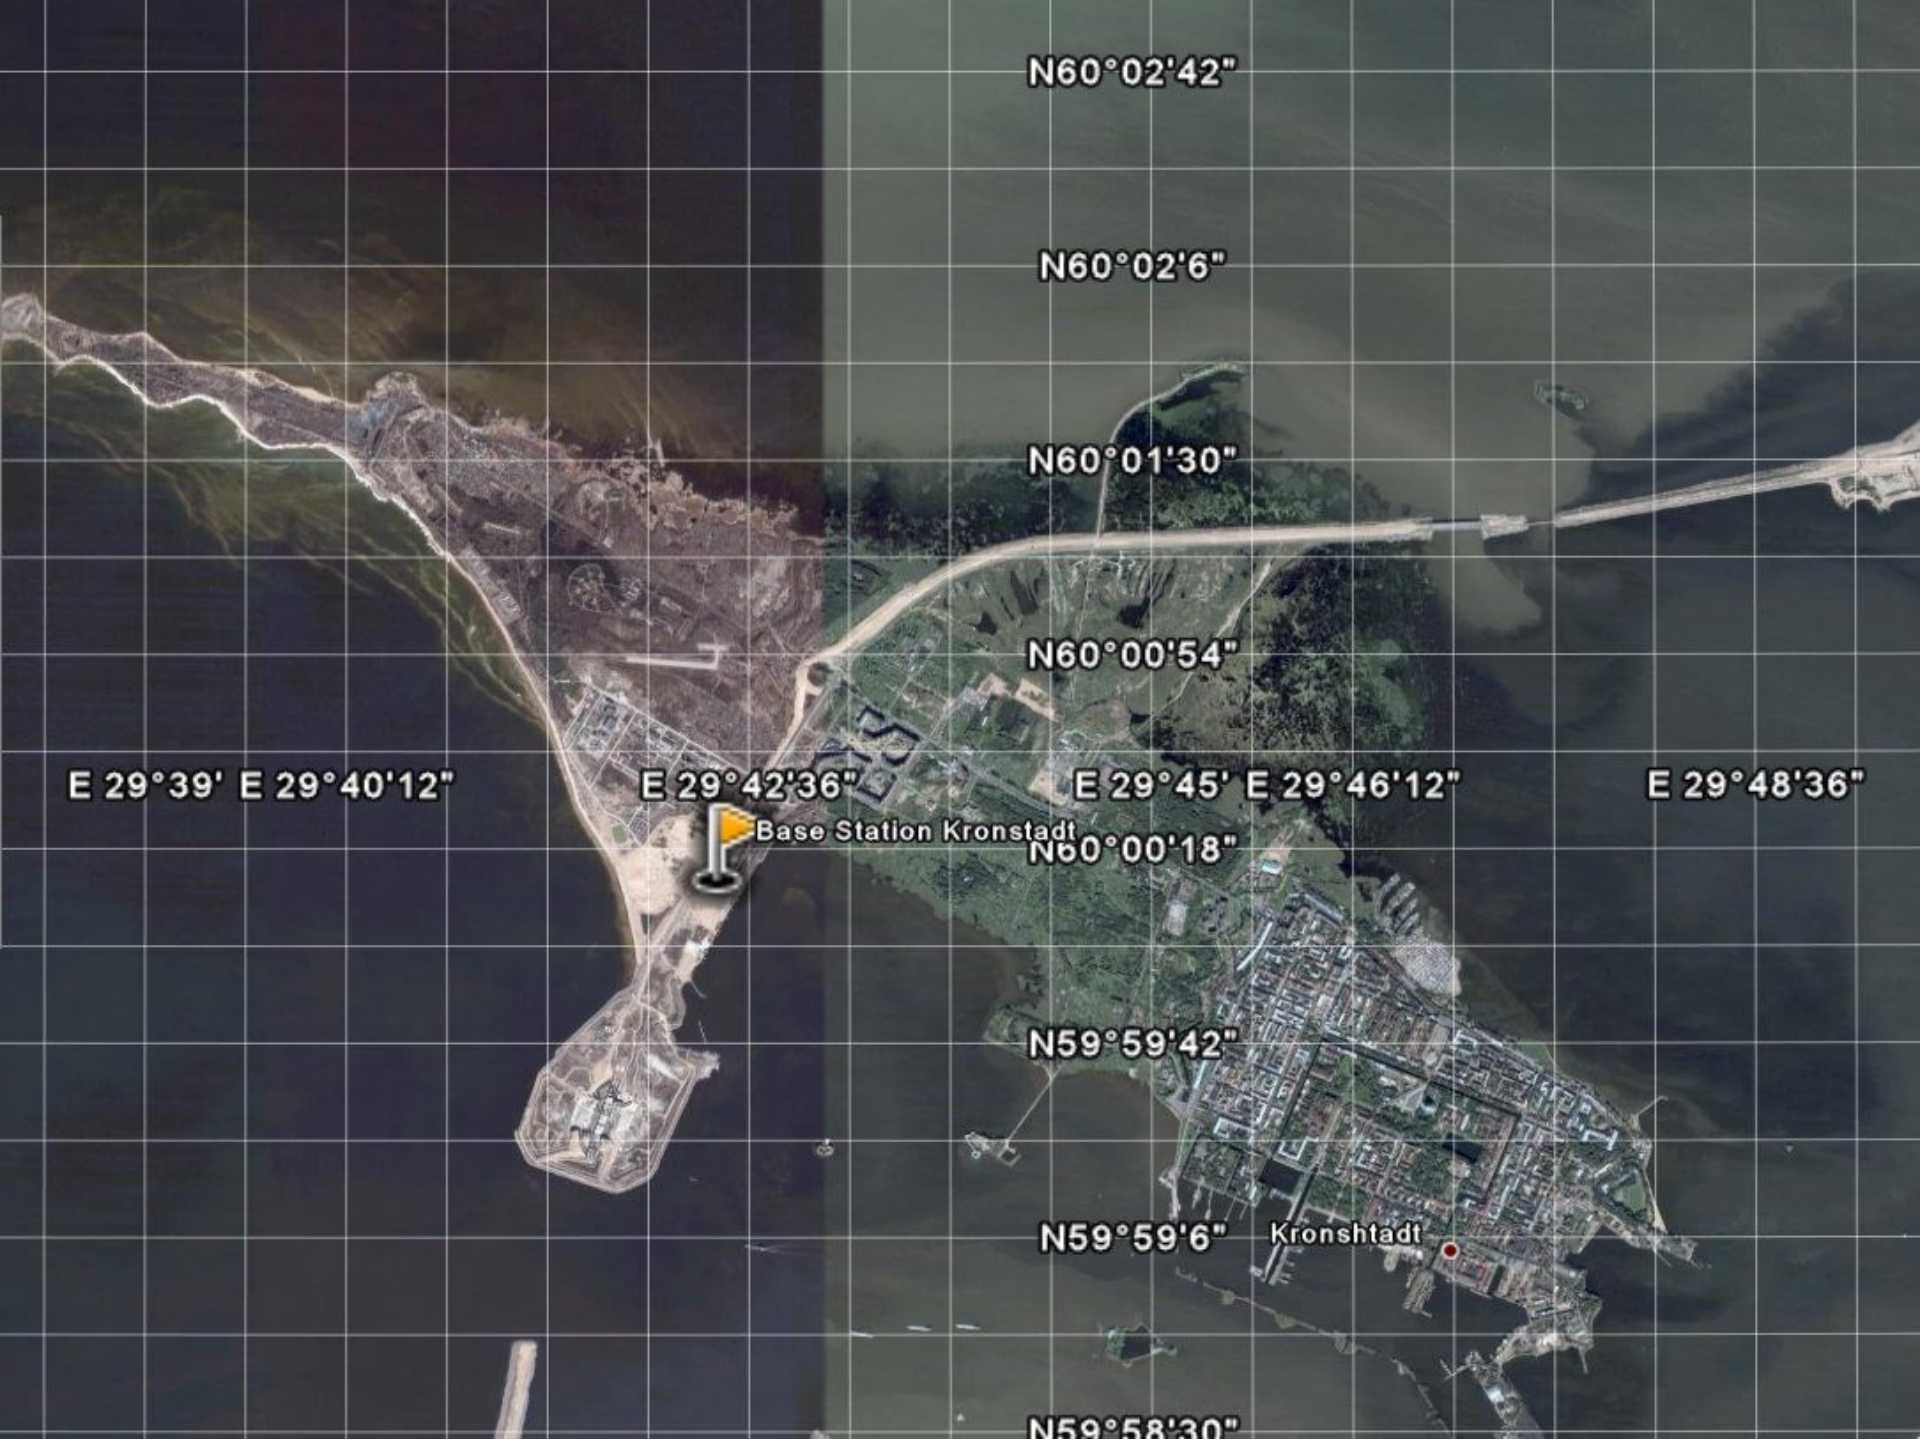

E 28°34'30"

N60°35'15"

E 28°35'42"

E 28°36'54"

N60°34'57"

Andreyev

N60°34'39"

N60°34'21"

N59°43'30"

Yugantovo

N59°42'54"

N59°42'18"

3°22'12" E 28°23'24" E 28°24'36" E 28°25'48" E 28°27' NE 28°28'12" E 28°29'24" E 28°30'36" E 28°31'48" E 2

Base Station Ust'Luga

N59°41'6"

N59°40'30"

N60°02'42"

N60°02'6"

N60°01'30"

N60°00'54"

E 29°39' E 29°40'12"

E 29°42'36"

E 29°45' E 29°46'12"

E 29°48'36"

N59°54'9"

N59°53'51"

N59°53'33"

N59°53'15"

E 30°12'18"

E 30°12'54"

E 30°13'30"

E 30°14'6"