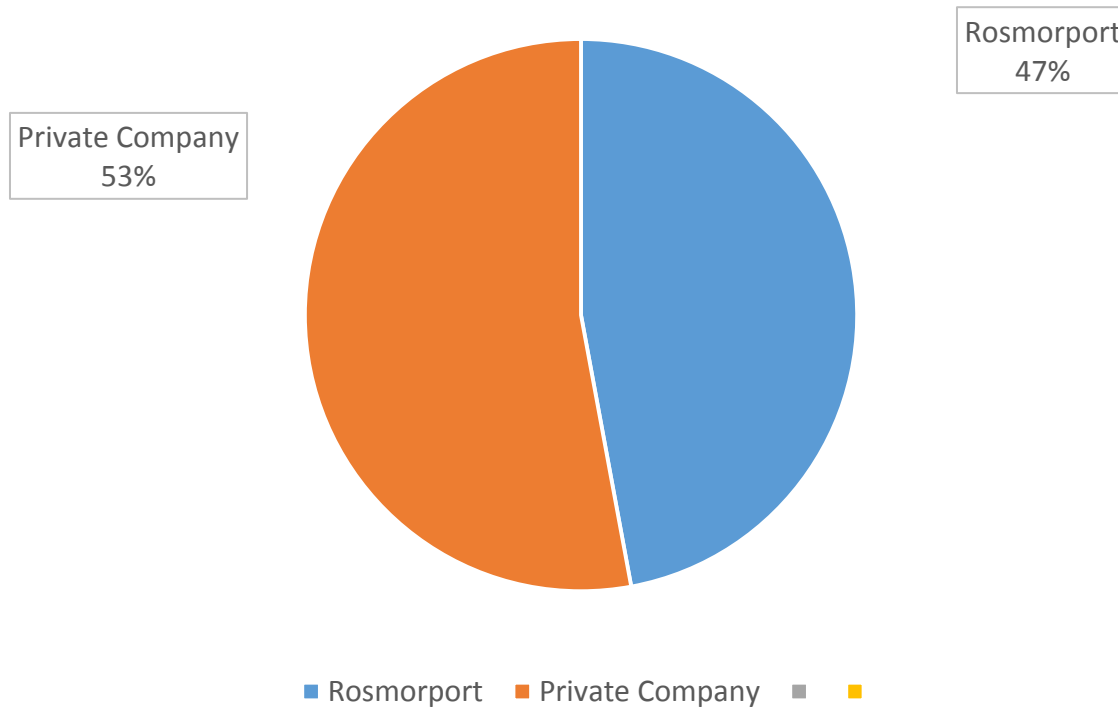

Gross Tonnage